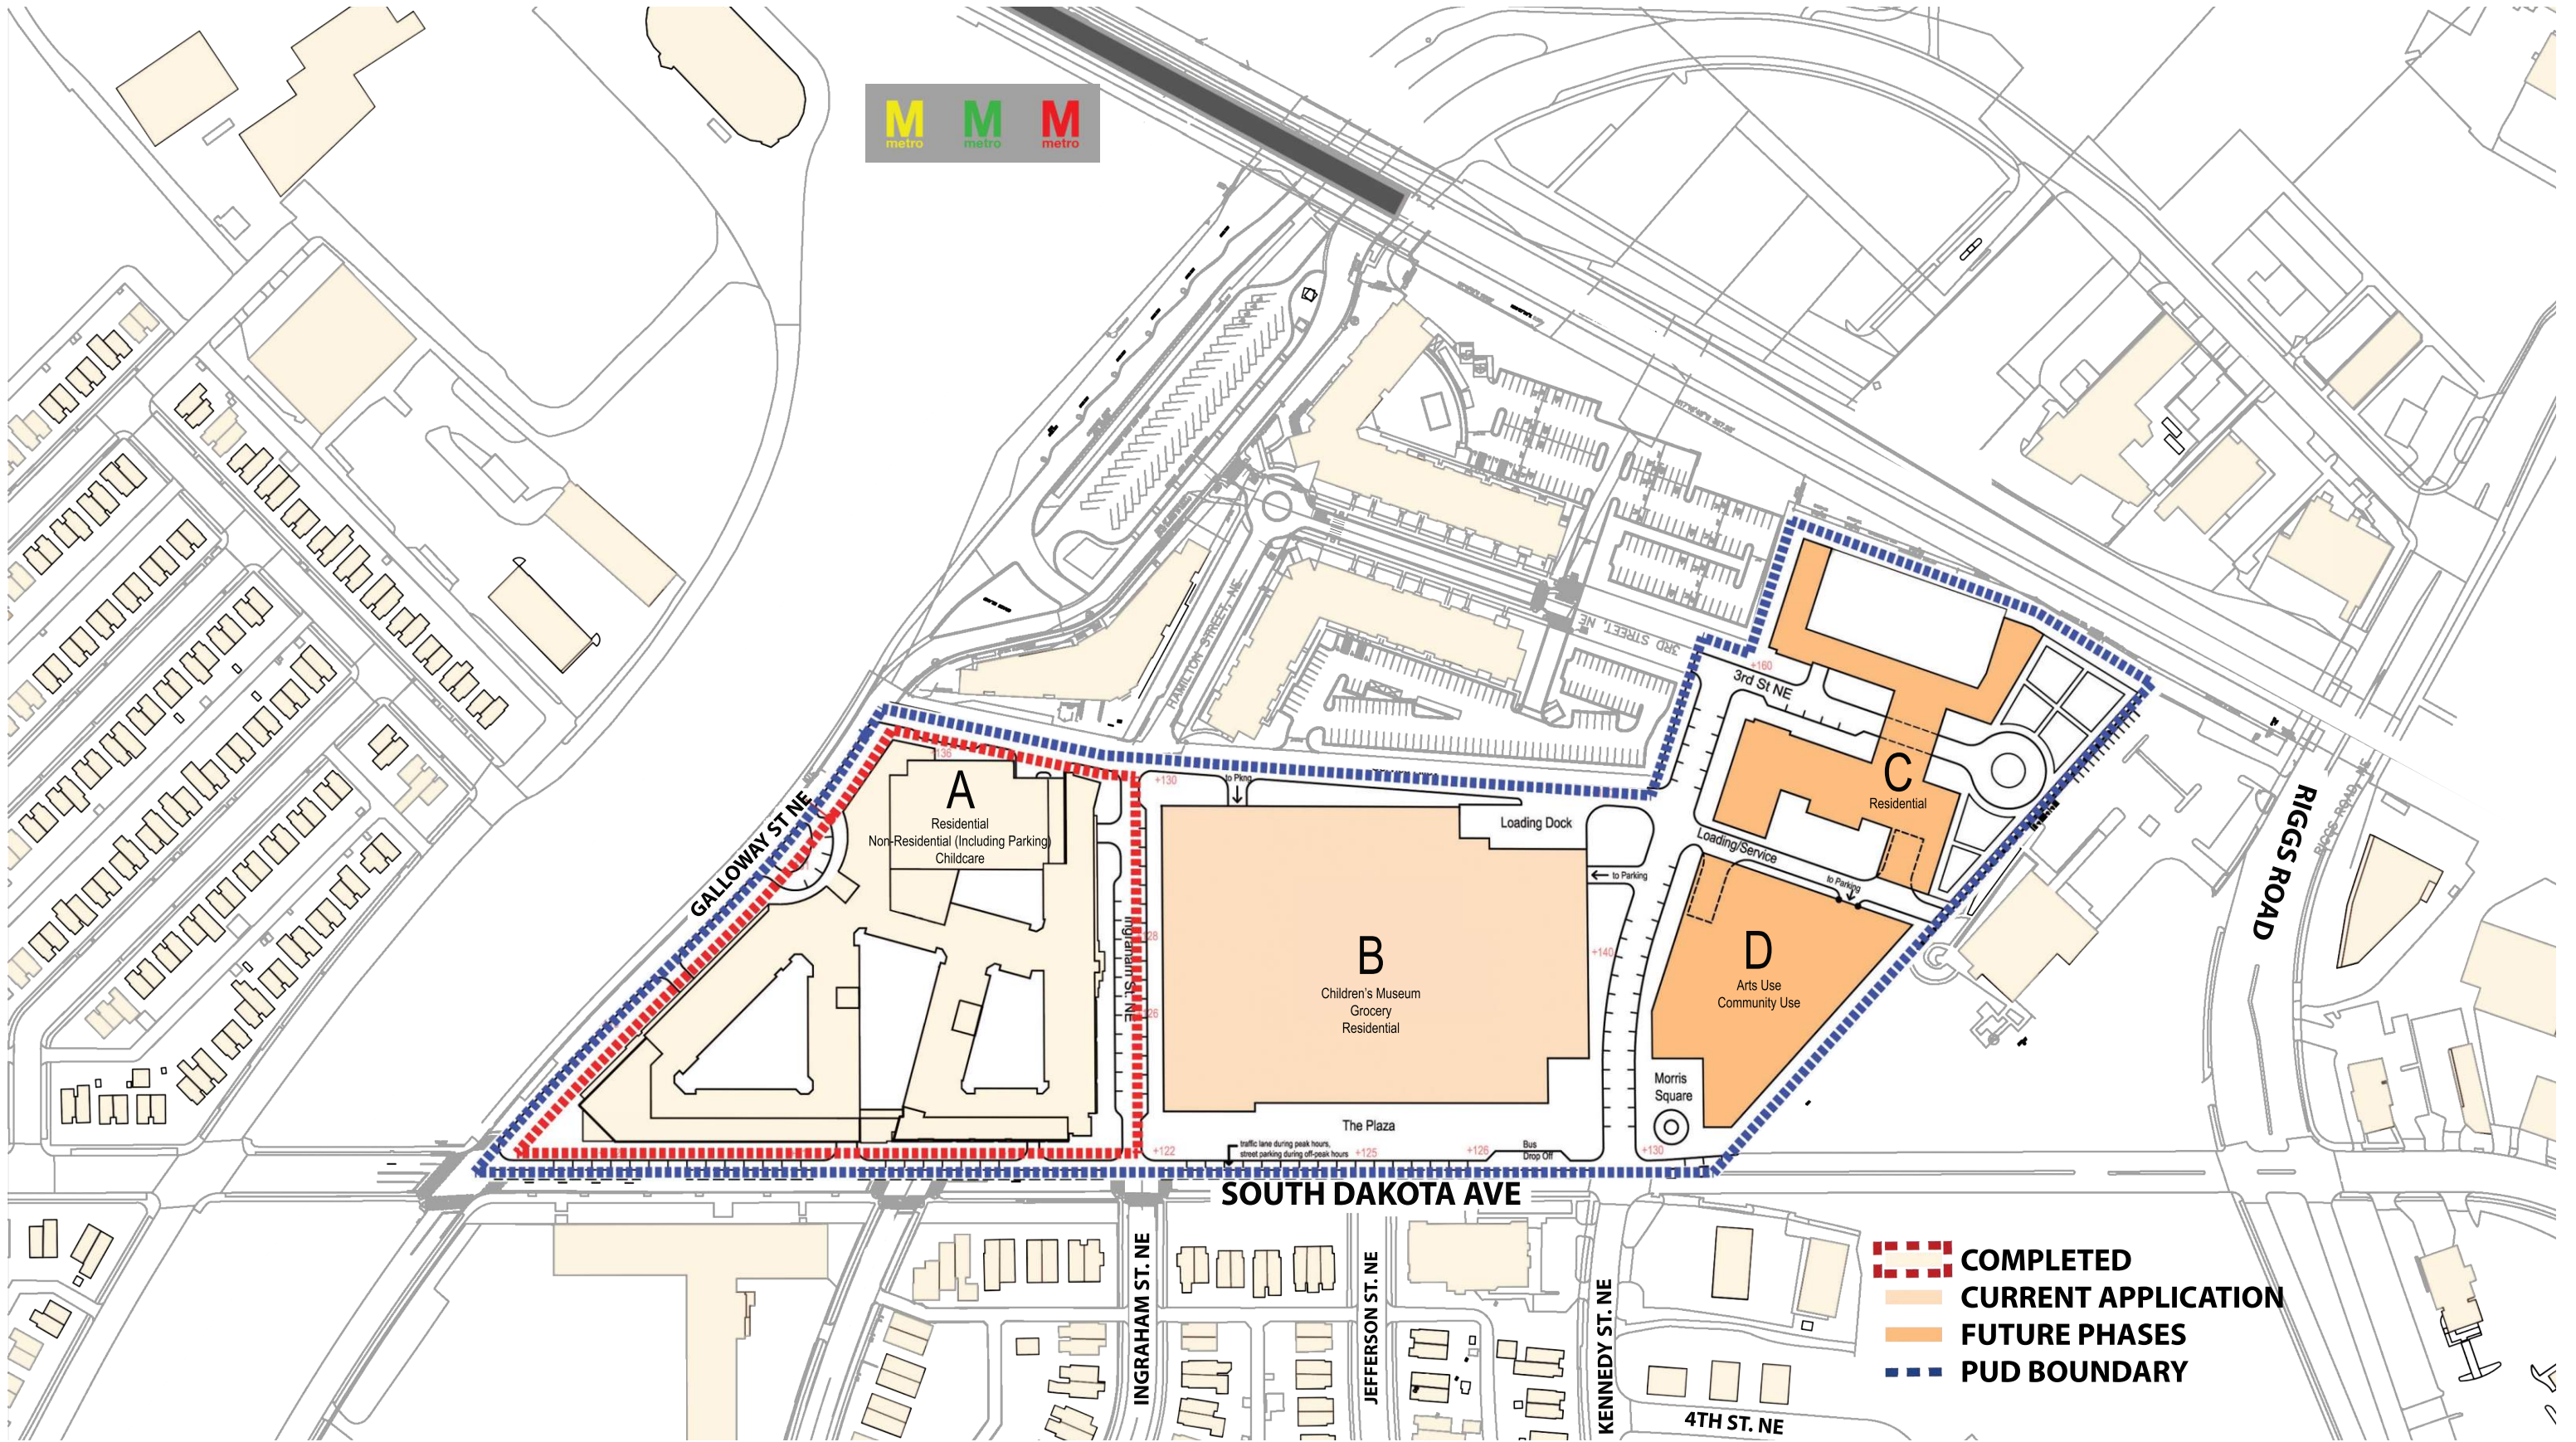

INTENTIONALLY BLANK

SITE EXHIBITS

- COMPLETED
- CURRENT APPLICATION
- FUTURE PHASES
- PUD BOUNDARY

APPROVED STAGE 1 SITE PLAN
ART PLACE AT FORT TOTTEN