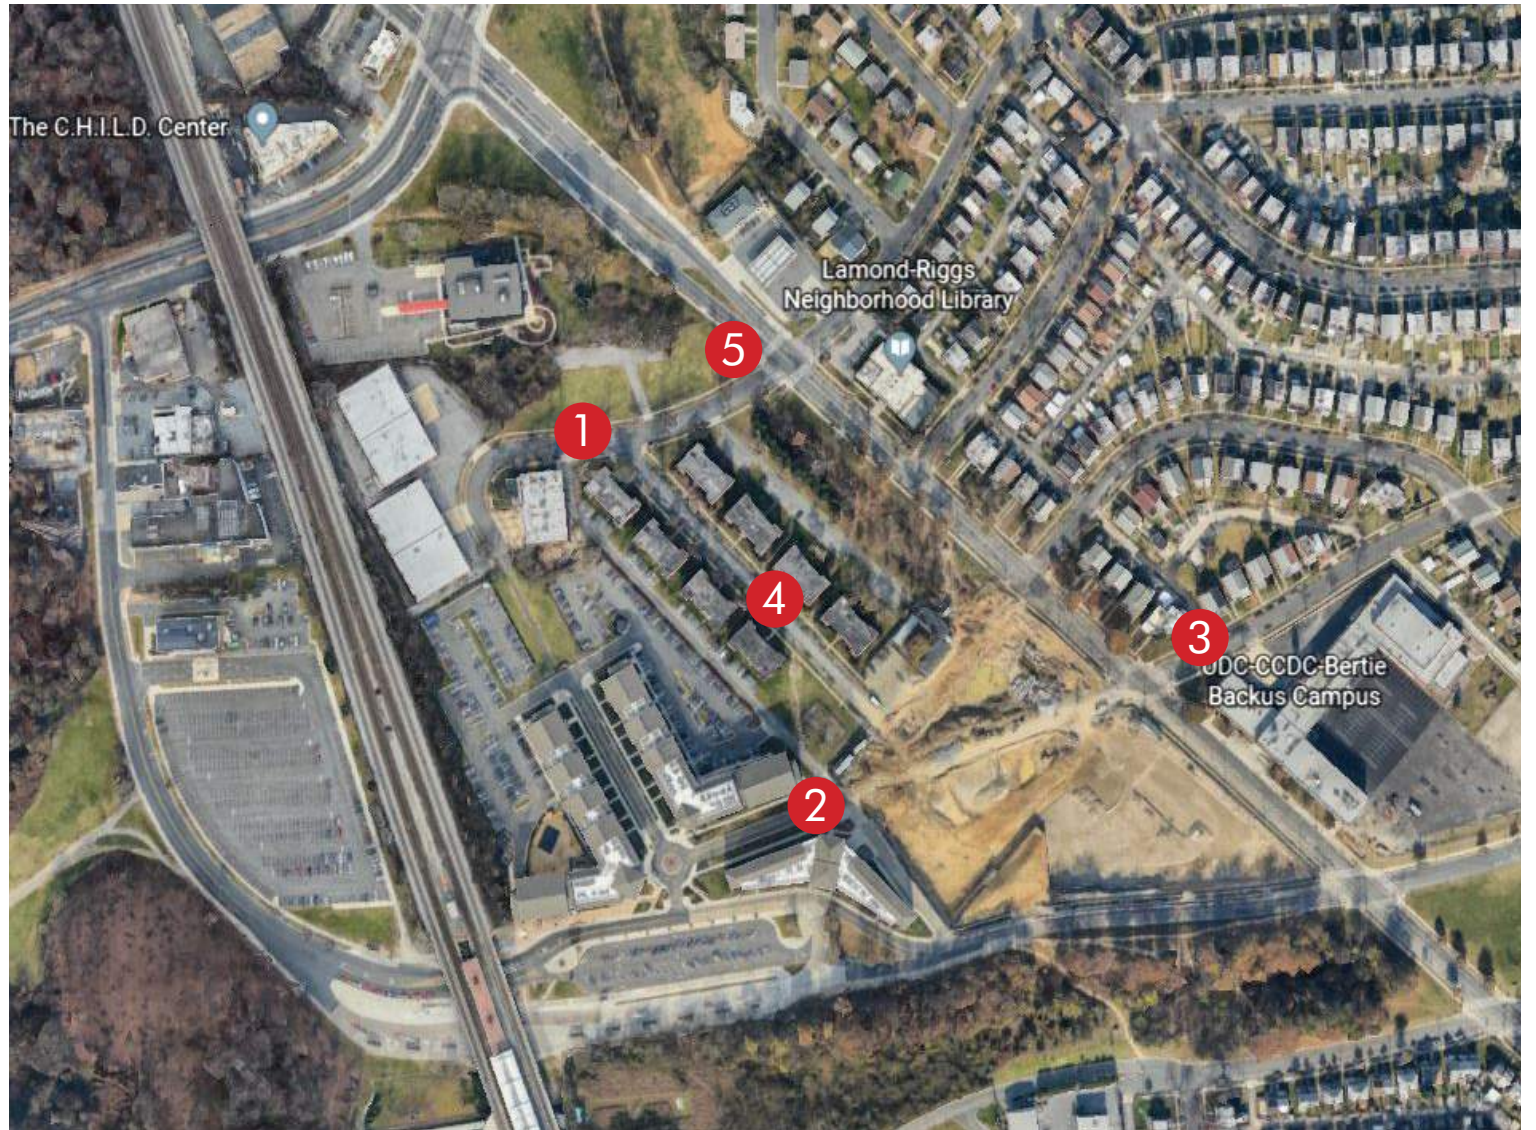

INTENTIONALLY BLANK

SITE EXHIBITS

- COMPLETED
- CURRENT APPLICATION
- FUTURE PHASES
- PUD BOUNDARY

APPROVED STAGE 1 SITE PLAN
ART PLACE AT FORT TOTTEN